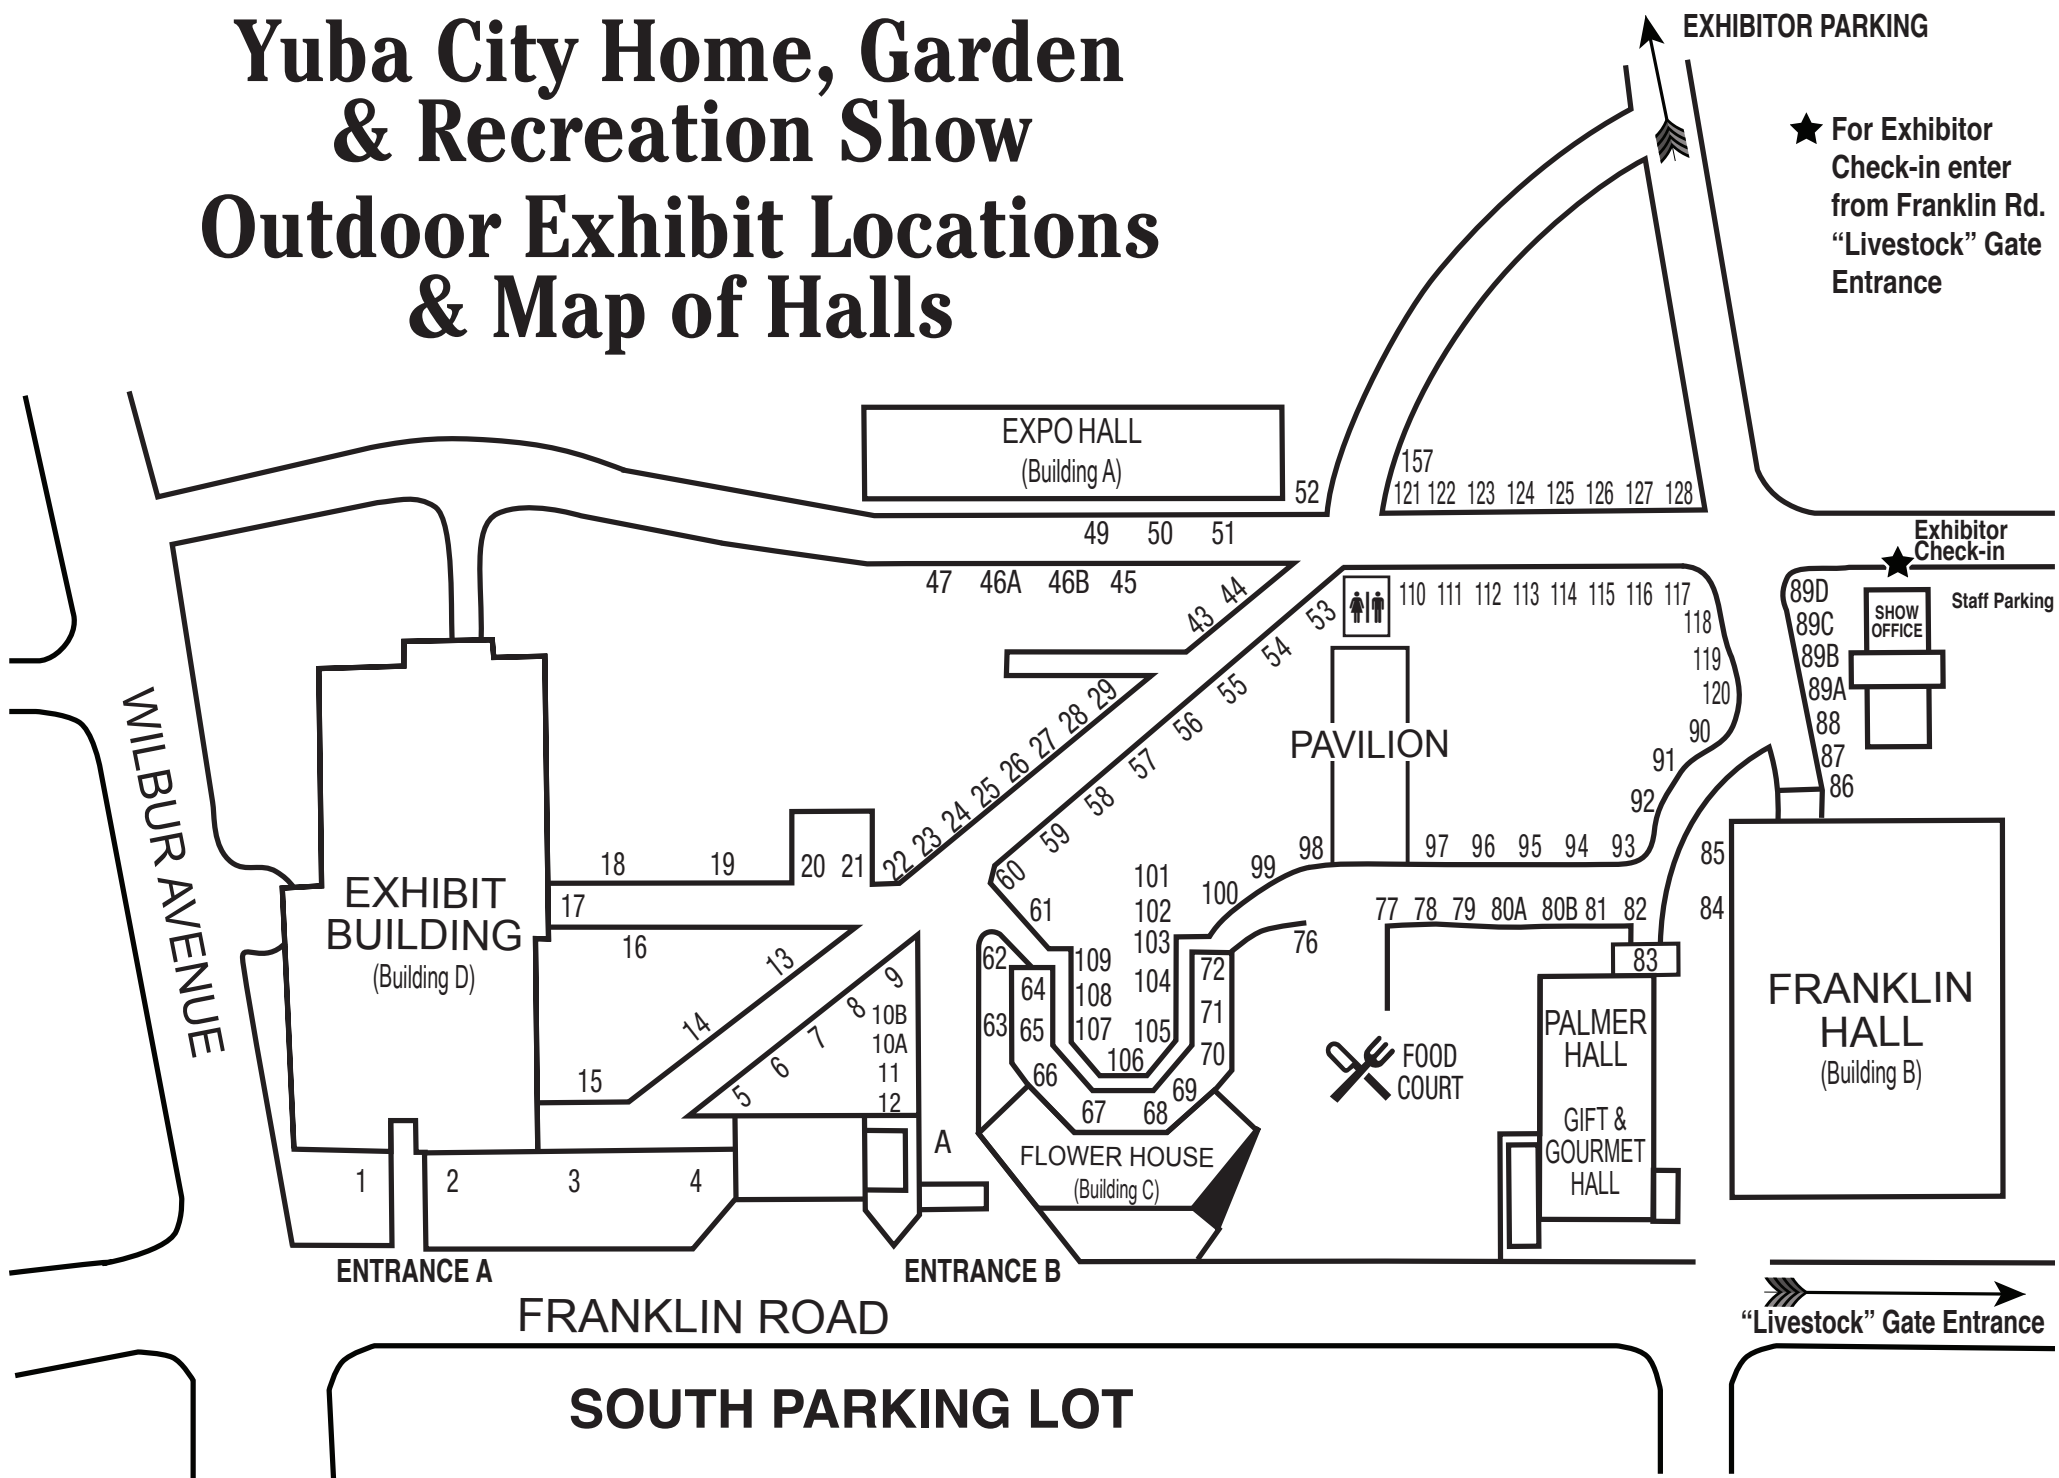

Yuba City Home, Garden & Recreation Show

Outdoor Exhibit Locations & Map of Halls

★ For Exhibitor Check-in enter from Franklin Rd. "Livestock" Gate Entrance

★ Exhibitor Check-in

Staff Parking

SHOW OFFICE

➔ "Livestock" Gate Entrance